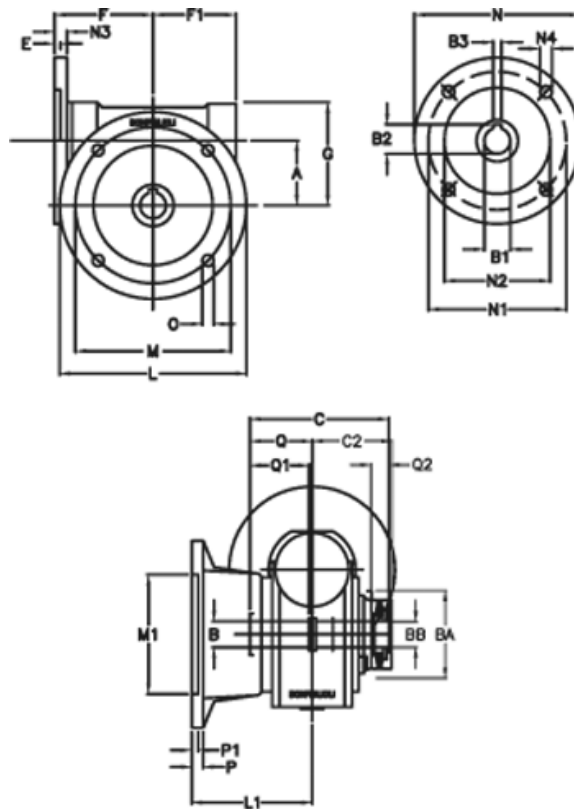

Article number: 390204908042236

Description: Worm Gear with Torque Limiter
VF 49-L2-F-80 P63B5

Measures

a = 49.50	C2 = 63,5	m = 90	P = 12
B = 25	Description = VF 49F-xx-63B5	M1 = 70	P1 = 10
B1 E7 = 11	E = 3.0	N = 140	Q = 51.0
B2 = 12.8	F = 70	N1 = 115	Q1 = 41
B3 H9 = 4	F1 = 63	N2 = 95	Q2 = 15
BA = 63	g = 80	N3 = 10.5	
BB H7 = 14	L = 125	N4 = 9.5	
C = 105	L1 = 85.5	O = 10.5	